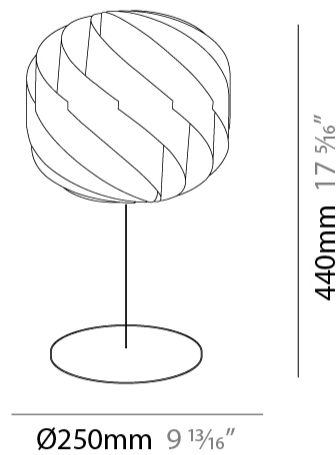

GLOBE PORTABLE

D64021-

base number Finish
Options

1. To build a product code in our configurator select the specify button on the base model # product page
2. To build a manual product code on this datasheet choose from the options listed below in blue font and add the suffix to the base model #

GENERAL

Series: Globe
Brand: Linea Zero
Division: Design
Mounting Type: Portable
Mounting Location: Table
Subcategory: Table

PHYSICAL

Shape: Round
Diameter (mm): 250
Diameter (in): 9 ¹³/₁₆
Height (mm): 440
Height (in): 17 ⁵/₁₆
Light Distribution: Omnidirectional
Diffuser: Polilux™ Shade - See Finish Options
Fixture Finish: WHI / BLK / SIL / NGD / COP / PKM
Fixture Material: Polilux™/ Metal holder
Upon Request: Bolt Down

ELECTRICAL

Number of Lamps: 1
Lamp Type: LED Retrofit
Bulb Included: Bulb Not Included
Max. Wattage Per Lamp (W): 7
Lamp Base: E26
Input Voltage (V): 120
Upon Request: 277Vac / GU24

LED

OPTICAL

RATINGS AND CERTIFICATIONS

Certified By: Certified for North American Standards
IP rating: IP20

PROJECT
TYPE
SPECIFIER
QUANTITY
DATE