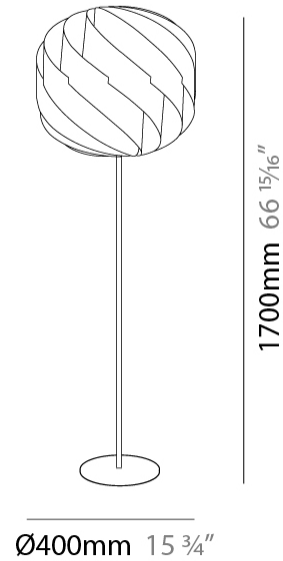

GLOBE PORTABLE

D64022-

base number   Finish
Options

1. To build a product code in our configurator select the specify button on the base model # product page
2. To build a manual product code on this datasheet choose from the options listed below in blue font and add the suffix to the base model #

GENERAL

Series: Globe
Brand: Linea Zero
Division: Design
Mounting Type: Portable
Mounting Location: Floor
Subcategory: Floor

PHYSICAL

Shape: Round
Diameter (mm): 400
Diameter (in): 15 3/4
Height (mm): 1700
Height (in): 66 15/16
Light Distribution: Omnidirectional
Diffuser: Polilux™ Shade - See Finish Options
Fixture Finish: WHI / BLK / SIL / NGD / COP / PKM
Fixture Material: Polilux™ / Metal holder
Upon Request: Bolt Down

ELECTRICAL

Number of Lamps: 1
Lamp Type: LED Retrofit
Bulb Included: Bulb Not Included
Max. Wattage Per Lamp (W): 7
Lamp Base: E26
Input Voltage (V): 120
Upon Request: 277Vac / GU24

LED

OPTICAL

RATINGS AND CERTIFICATIONS

Certified By: Certified for North American Standards
IP rating: IP20

PROJECT	_____
TYPE	_____
SPECIFIER	_____
QUANTITY	_____
DATE	_____