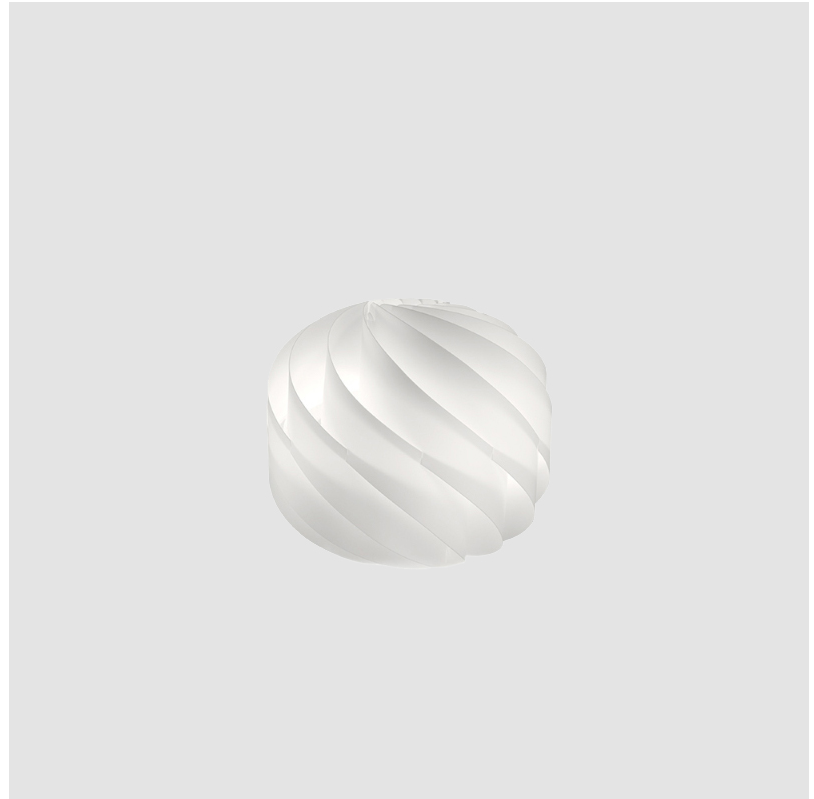

PROJECT	_____
TYPE	_____
SPECIFIER	_____
QUANTITY	_____
DATE	_____

GLOBE PORTABLE

D64017-

base number   Finish
Options

1. To build a product code in our configurator select the specify button on the base model # product page
2. To build a manual product code on this datasheet choose from the options listed below in blue font and add the suffix to the base model #

GENERAL

Series: Globe
Brand: Linea Zero
Division: Design
Mounting Type: Portable
Mounting Location: Table
Subcategory: Table

PHYSICAL

Shape: Round
Diameter (mm): 150
Diameter (in): 5 7/8
Height (mm): 140
Height (in): 5 1/2
Light Distribution: Omnidirectional
Diffuser: Polilux™ Shade - See Finish Options
Fixture Finish: WHI / BLK / SIL / NGD / COP / PKM
Fixture Material: Polilux™/ Metal holder
Upon Request: Bolt Down

ELECTRICAL

Number of Lamps: 1
Lamp Type: LED Retrofit
Bulb Included: Bulb Not Included
Max. Wattage Per Lamp (W): 3
Lamp Base: E12
Input Voltage (V): 120

LED

OPTICAL

RATINGS AND CERTIFICATIONS

Certified By: Certified for North American Standards
IP rating: IP20

Ø150mm 5 7/8"