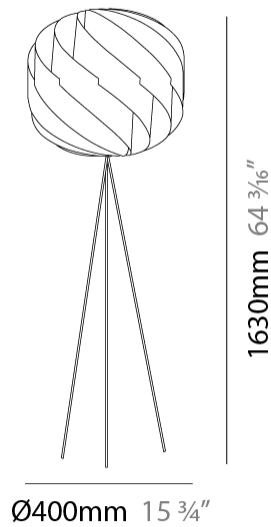

GLOBE PORTABLE

D64019-

base number   Finish
Options

PROJECT	_____
TYPE	_____
SPECIFIER	_____
QUANTITY	_____
DATE	_____

1. To build a product code in our configurator select the specify button on the base model # product page
2. To build a manual product code on this datasheet choose from the options listed below in blue font and add the suffix to the base model #

GENERAL

Series: Globe
Brand: Linea Zero
Division: Design
Mounting Type: Portable
Mounting Location: Floor
Subcategory: Floor

PHYSICAL

Shape: Round
Diameter (mm): 400
Diameter (in): 15 3/4
Height (mm): 1630
Height (in): 64 3/16
Light Distribution: Omnidirectional
Diffuser: Polilux™ Shade - See Finish Options
Fixture Finish: WHI / BLK / SIL / NGD / COP / PKM
Holder Finish: White
Fixture Material: Polilux™/ Metal holder

ELECTRICAL

Number of Lamps: 1
Lamp Type: LED Retrofit
Bulb Included: Bulb Not Included
Max. Wattage Per Lamp (W): 7
Lamp Base: E26
Input Voltage (V): 120
Upon Request: 277Vac / GU24

LED

OPTICAL

RATINGS AND CERTIFICATIONS

Certified By: Certified for North American Standards
IP rating: IP20